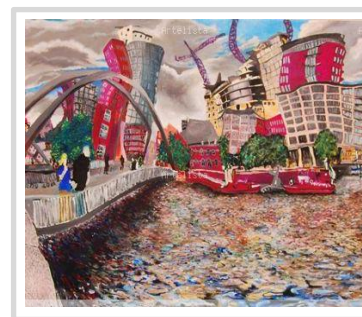

Artist:

Title:

Date:

Country:

Dimensions:

Print type:

Media:

Printer: